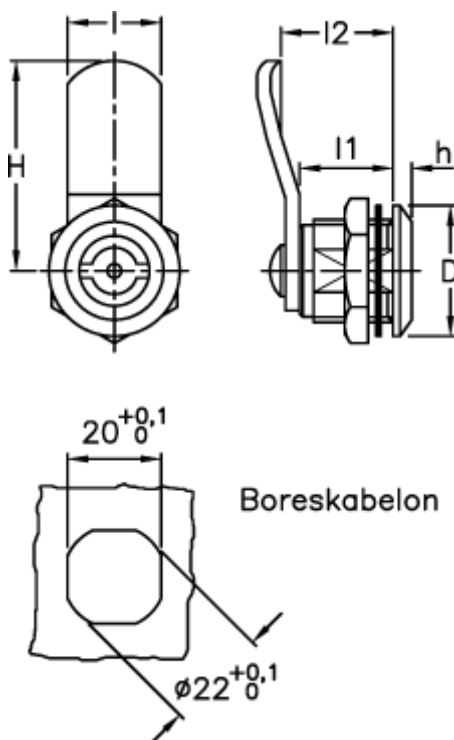

Data Sheet

Article number: 2310421317

Description: E+G Latch w/recessed key
CQ/A-45-24

Measures

D = 28

H = 45

h = 4

l = 20

l1 = 20

l2 = 24